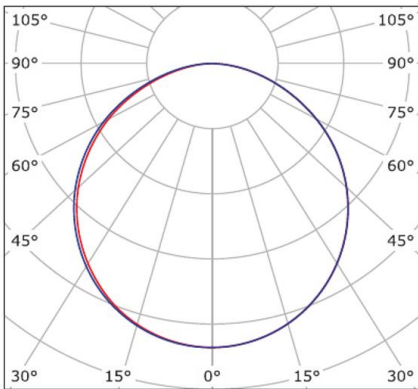

110lm/W
efficiency

PHILIPS
LED Driver

SAMSUNG
LED CHIP

120°
beam angle

>0,93
power factor

>80Ra
CRI

-5°+40°
operating
temperature

— C0 - C180 — C90 - C270

Product ID	Power	Luminous flux	Glow temperature	Measurements D/H/W
CMS-L-AK-1000	23W	2500Lm	3000K, 4000K	1000x70x60mm

it can be customized with different wattage, shape & length..etc, as the design requirements.
Available as Recessed, Surface & Suspension
Available as On/off, 0-10 dimmable, & Dali dimmable.