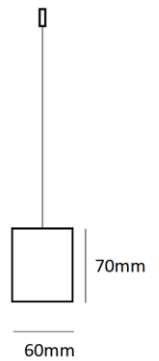

110lm/W
efficiency

PHILIPS
LED Driver

SAMSUNG
LED CHIP

120°
beam angle

>0,93
power factor

>80Ra
CRI

-5°+40°
operating
temperature

— C0 - C180 — C90 - C270

Product ID	Power	Luminous flux	Glow temperature	Measurements D/H/W
CMS-L-AK-1000	23W	2500Lm	3000K, 4000K	1000x70x60mm

it can be customized with different wattage, shape & length..etc, as the design requirements.
Available as Recessed, Surface & Suspension
Available as On/off, 0-10 dimmable, & Dali dimmable.