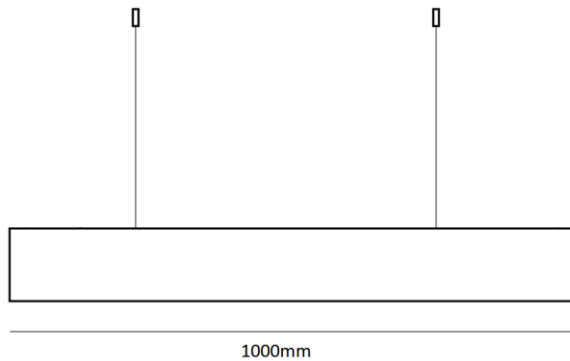

110lm/W
efficiency

PHILIPS
LED Driver

SAMSUNG
LED CHIP

120°
beam angle

>0,93
power factor

>80Ra
CRI

-5°+40°
operating
temperature

— C0 - C180 — C90 - C270

Product ID	Power	Luminous flux	Glow temperature	Measurements D/H/W
CMS-L-AK-1000	23W	2500Lm	3000K, 4000K	1000x70x60mm

it can be customized with different wattage, shape & length..etc, as the design requirements.
Available as Recessed, Surface & Suspension
Available as On/off, 0-10 dimmable, & Dali dimmable.